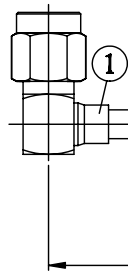

NO.	COMPONENTS	IMPEDANCE
1	SMA MALE RIGHT ANGLE	50 OHM
2	.141" HANDBENDABLE CABLE (= JYEBAO P/N .141SRF-W-P-50)	50 OHM
3	TNC REVERSE POLARITY FEMALE FOR BULKHEAD	50 OHM

SMA MALE  
RIGHT ANGLE

2

L

TNC R/P FEMALE  
FOR BULKHEAD

JYE BAO P/N	L CM (INCH)
A39T95-141S-15	15 (5.906)
A39T95-141S-30	30 (11.811)
A39T95-141S-50	50 (19.685)
A39T95-141S-100	100 (39.370)
A39T95-141S-150	150 (59.055)
A39T95-141S-200	200 (78.740)
A39T95-141S-XXX	CUSTOM LENGTH IN CM

MOUNTING HOLE

<p>LENGTH TOLERANCE IS <math>\pm 1.5\%</math> OR <math>\pm 10\text{MM}</math>, WHICHEVER IS GREATER.</p>	<p><b>JYE BAO CO., LTD.</b></p> <p>TAIPEI TAIWAN</p>	
	DESCRIPTION	<p>CABLE ASSEMBLY SMA PLUG R/A TO TNC R/P JACK FOR BULKHEAD</p>
	JYE BAO DRAWING NO.	<p>A39T95-141S-XXX</p>