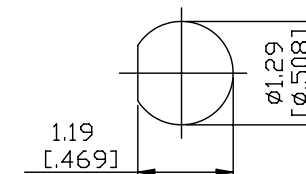

NO.	COMPONENTS	IMPEDANCE
1	SMA MALE RIGHT ANGLE	50 OHM
2	.141" HANDBENDABLE CABLE (= JYEBAO P/N .141SRF-W-P-50)	50 OHM
3	TNC REVERSE POLARITY FEMALE FOR BULKHEAD	50 OHM

SMA MALE  
RIGHT ANGLE

2

L

TNC R/P FEMALE  
FOR BULKHEAD

JYE BAO P/N	L CM (INCH)
A39T95-141S-15	15 (5.906)
A39T95-141S-30	30 (11.811)
A39T95-141S-50	50 (19.685)
A39T95-141S-100	100 (39.370)
A39T95-141S-150	150 (59.055)
A39T95-141S-200	200 (78.740)
A39T95-141S-XXX	CUSTOM LENGTH IN CM

MOUNTING HOLE

<p>LENGTH TOLERANCE IS <math>\pm 1.5\%</math> OR <math>\pm 10\text{MM}</math>, WHICHEVER IS GREATER.</p>	<p><b>JYE BAO CO., LTD.</b></p> <p>TAIPEI TAIWAN</p>	
	DESCRIPTION	<p>CABLE ASSEMBLY SMA PLUG R/A TO TNC R/P JACK FOR BULKHEAD</p>
	JYE BAO DRAWING NO.	<p>A39T95-141S-XXX</p>