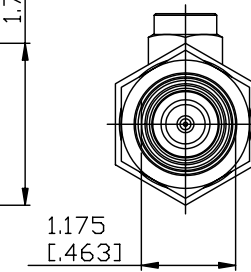

NO.	COMPONENTS	IMPEDANCE
1	SMA MALE RIGHT ANGLE	50 OHM
2	.141" HANDBENDABLE CABLE (= JYEBAO P/N .141SRF-W-P-50)	50 OHM
3	TNC REVERSE POLARITY FEMALE FOR BULKHEAD	50 OHM

SMA MALE  
RIGHT ANGLE

2

L

TNC R/P FEMALE  
FOR BULKHEAD

JYE BAO P/N	L CM (INCH)
A39T95-141S-15	15 (5.906)
A39T95-141S-30	30 (11.811)
A39T95-141S-50	50 (19.685)
A39T95-141S-100	100 (39.370)
A39T95-141S-150	150 (59.055)
A39T95-141S-200	200 (78.740)
A39T95-141S-XXX	CUSTOM LENGTH IN CM

MOUNTING HOLE

<p>LENGTH TOLERANCE IS <math>\pm 1.5\%</math> OR <math>\pm 10\text{MM}</math>, WHICHEVER IS GREATER.</p>	<p><b>JYE BAO CO., LTD.</b></p> <p>TAIPEI TAIWAN</p>	
	DESCRIPTION	<p>CABLE ASSEMBLY SMA PLUG R/A TO TNC R/P JACK FOR BULKHEAD</p>
	JYE BAO DRAWING NO.	<p>A39T95-141S-XXX</p>