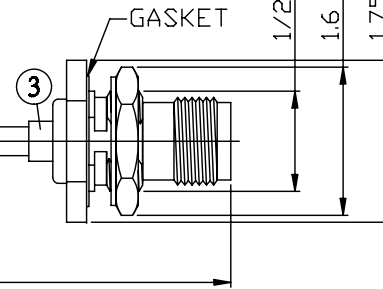

NO.	COMPONENTS	IMPEDANCE
1	SMA MALE RIGHT ANGLE	50 OHM
2	.141" HANDBENDABLE CABLE (= JYEBAO P/N .141SRF-W-P-50)	50 OHM
3	TNC REVERSE POLARITY FEMALE FOR BULKHEAD	50 OHM

SMA MALE  
RIGHT ANGLE

2

L

TNC R/P FEMALE  
FOR BULKHEAD

JYE BAO P/N	L CM (INCH)
A39T95-141S-15	15 (5.906)
A39T95-141S-30	30 (11.811)
A39T95-141S-50	50 (19.685)
A39T95-141S-100	100 (39.370)
A39T95-141S-150	150 (59.055)
A39T95-141S-200	200 (78.740)
A39T95-141S-XXX	CUSTOM LENGTH IN CM

MOUNTING HOLE

<p>LENGTH TOLERANCE IS <math>\pm 1.5\%</math> OR <math>\pm 10\text{MM}</math>, WHICHEVER IS GREATER.</p>	<p><b>JYE BAO CO., LTD.</b></p> <p>TAIPEI TAIWAN</p>	
	DESCRIPTION	<p>CABLE ASSEMBLY SMA PLUG R/A TO TNC R/P JACK FOR BULKHEAD</p>
	JYE BAO DRAWING NO.	<p>A39T95-141S-XXX</p>