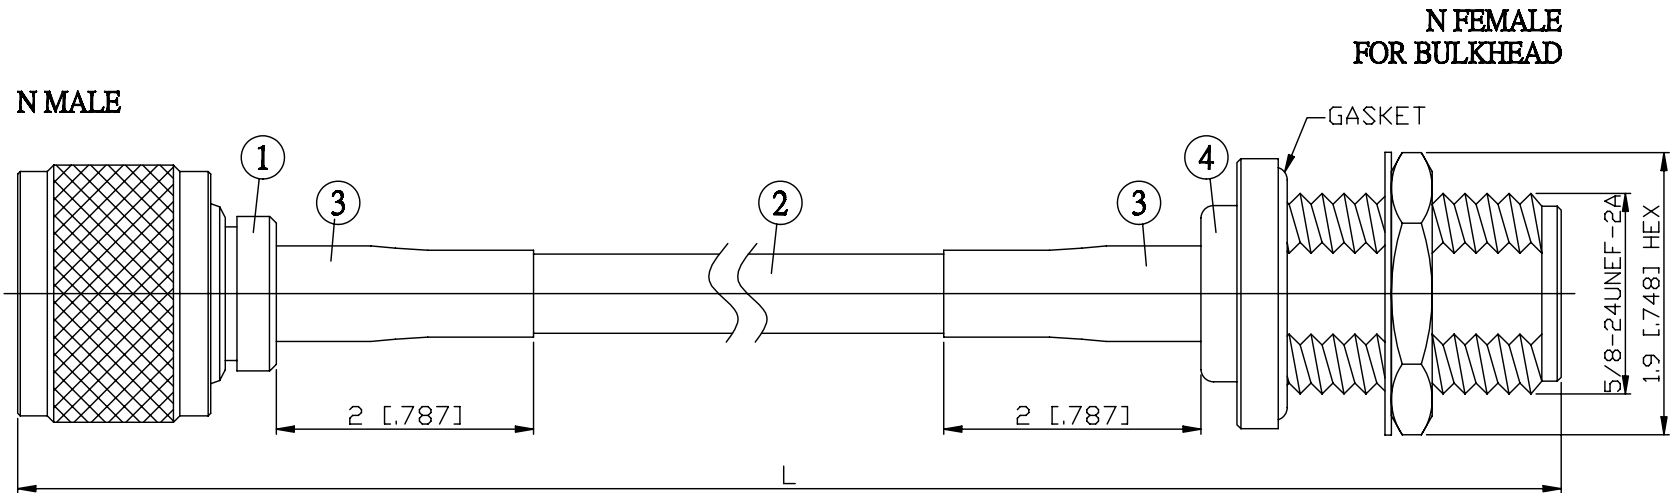

NO.	COMPONENTS	IMPEDANCE
1	N MALE	75 OHM
2	RG59	75 OHM
3	HEAT SHRINKING TUBE	
4	N FEMALE FOR BULKHEAD	75 OHM

JYE BAO P/N	L CM (INCH)
N30N85-59-15	15 (5.906)
N30N85-59-30	30 (11.811)
N30N85-59-50	50 (19.685)
N30N85-59-100	100 (39.370)
N30N85-59-150	150 (59.055)
N30N85-59-200	200 (78.740)
N30N85-59-XXX	CUSTOM LENGTH IN CM

MOUNTING HOLE

<b>LENGTH TOLERANCE IS ±1.5% OR ±10MM, WHICHEVER IS GREATER.</b>	<b>JYE BAO CO., LTD.</b>	
	TAIPEI TAIWAN	
	DESCRIPTION	CABLE ASSEMBLY N PLUG TO N JACK FOR BULKHEAD
	JYE BAO DRAWING NO.	N30N85-59-XXX