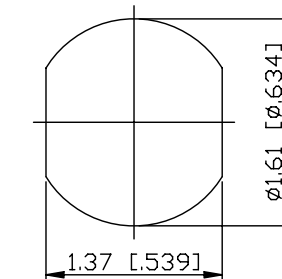

NO.	COMPONENTS	IMPEDANCE
1	N MALE	75 OHM
2	RG59	75 OHM
3	HEAT SHRINKING TUBE	
4	N FEMALE FOR BULKHEAD	75 OHM

JYE BAO P/N	L CM (INCH)
N30N85-59-15	15 (5.906)
N30N85-59-30	30 (11.811)
N30N85-59-50	50 (19.685)
N30N85-59-100	100 (39.370)
N30N85-59-150	150 (59.055)
N30N85-59-200	200 (78.740)
N30N85-59-XXX	CUSTOM LENGTH IN CM

MOUNTING HOLE

<b>LENGTH TOLERANCE IS ±1.5% OR ±10MM, WHICHEVER IS GREATER.</b>	<b>JYE BAO CO., LTD.</b>	
	TAIPEI TAIWAN	
	DESCRIPTION	CABLE ASSEMBLY N PLUG TO N JACK FOR BULKHEAD
	JYE BAO DRAWING NO.	N30N85-59-XXX